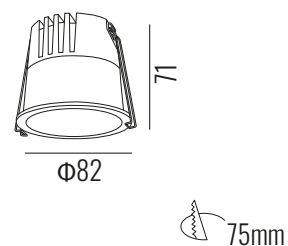

TECHNICAL DATA

TYPE

Professional LED for Interior Lighting.

OPENING/BEAM

High efficiency Ra>90 LED .

MATERIAL

Die-cast aluminum

| | | |
|---------------------|----------|--------|
| PRO | CRI ≥ 90 | |
| IP20 | | 36° |
| 220-240V 50/60Hz | | 50000h |

| | |
|--------------------|------------------------|
| Model: | Sound |
| Format: | Round |
| Location: | Interior |
| Wattage: | 12W |
| Materials: | Aluminum |
| Led Color: | 3000K / 4000K / 6500K |
| Product Dimension: | Φ82*71, cut out: Φ75mm |
| IP Code: | 20 |
| Fixation: | Recessed |
| CRI : | 90 |
| Lumen Output: | 713LM |
| Frequency: | 50/60 Hz |
| Beam Angle: | 36° |

DIMENSION DRAW

INDOOR